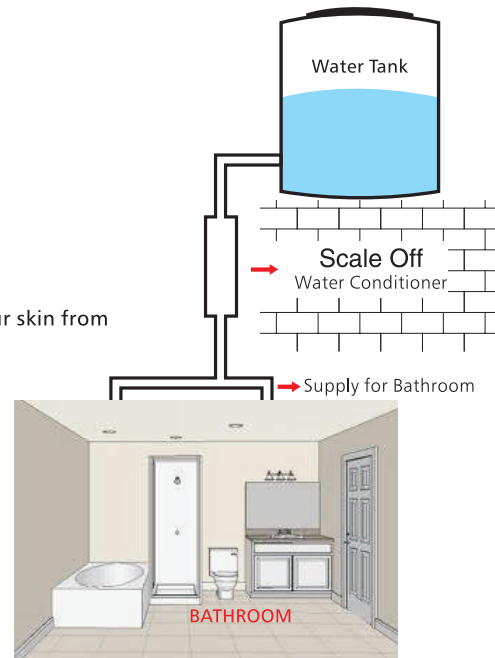

Benefits of Scale Off

(A) ON OUR BODY

1. It helps keeping our skin pores unblocked, and thus helps our skin from chapping, itching, and dryness.
2. It may also enable you to use lesser quantity of soap, shampoo, and skin care products because it increases the efficiency with which they work.
3. Soft water is gentle, and so we get soft, clean & clear skin, with soft & silky hairs.

(B) ON HOUSEHOLD

1. No scale buildup... ever! on household Appliances and plumbing systems.
2. Long lasting household appliances and plumbing systems.
3. Quicker and easier house cleaning.
4. Energy saving (every 1 mm of scale on household electrical appliances means 10% more electricity consumption).
5. Cloth easily washable
6. Soft water helps soap do its job.

(C) FOR AGRICULTURAL / PARK / GARDEN

1. Water spread smoothly on soil during irrigation
2. Reduce water wastage and water evaporation
3. Helpful to maintain the fertilization power of soil

(D) COMMERCIAL

1. Cost effective & maintenance free part of Industrial / commercial Water Management System
2. Get rid-off all hard water problems

(E) OTHER BENEFITS

1. No salt required for running
2. No electricity required for running
3. No resins required
4. No chemicals required

WELDON ENGINEERS (INDIA)

Manufacturers of POLO make FRP Cooling Towers & Non-Chemical On Line Scale Preventers

WZ-409-O/B, 1st Floor, Plot No.12, Janak Park, Hari Nagar, New Delhi-110 064 INDIA

☎ 011-25120124 Mobile : +91 98681 45099, +91 99585 27775

✉ info@weldonwatercooling.com, weldonengg@gmail.com

Website : www.weldonwatercooling.com, www.scaleoffindia.com

Works at : Nangloi-Najafgarh Road, Delhi-110041

Caution: This device is not filter, this only makes water soft.